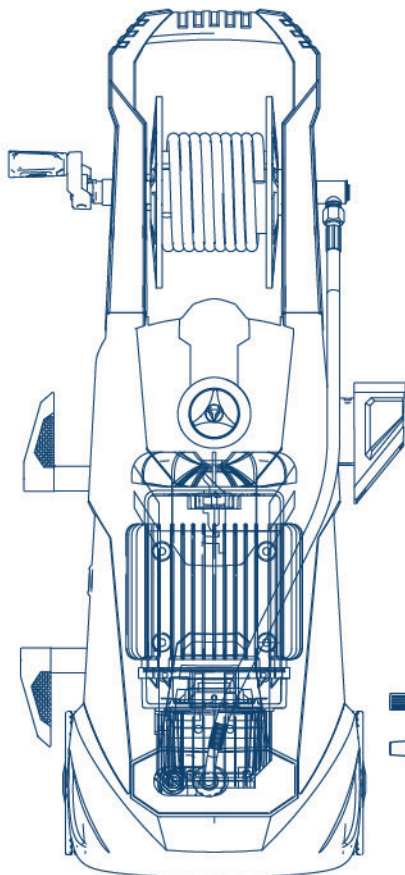

Light weight

Includes various accessories such as soap bottle and a robust plastic spray gun to further improve its efficiency and effectiveness.

TECHNICAL DATA

| | |
|-----------------------|---------|
| Flow | 6L/Min |
| Max water temperature | 50 °C |
| Working pressure | 130 bar |
| Max pressure | 195 bar |

Features

Working pressure : 110 Bar

Max pressure: 165Bar

Flow: 6L/Min

MOTOR TYPE: Induction

Wheeled trolley for easy moving

Included:

male connector