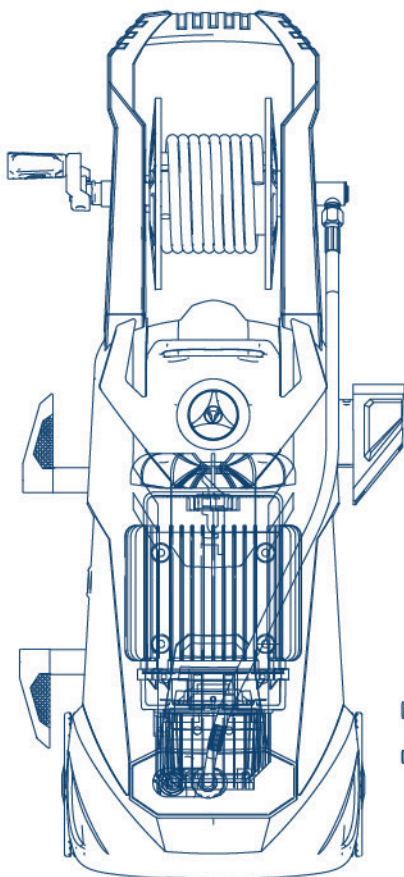

Light weight

Includes various accessories such as soap bottle and a robust plastic spray gun to further improve its efficiency and effectiveness.

TECHNICAL DATA

| | |
|-----------------------|---------|
| Flow | 6L/Min |
| Max water temperature | 50 °C |
| Working pressure | 130 bar |
| Max pressure | 195 bar |

Features

Working pressure :
130 Bar

Max pressure:
195Bar

Flow: 7L/Min

MOTOR TYPE:
Induction

Wheeled trolley for
easy moving

Included:

male connector