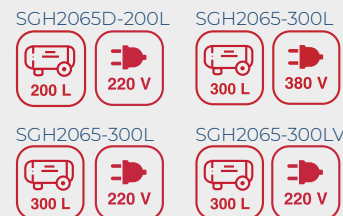

**SGY2065  
BELT DRIVEN AIR  
COMPRESSOR**

Variations:

SGY2065 SGY2065D

**SGT105T  
BELT DRIVEN AIR  
COMPRESSOR**

**TWO STAGES**

**SG1051  
BELT DRIVEN AIR  
COMPRESSOR**

Variations:

SG1051-25L SG1051-25L SG1051-35L

**SG2105T  
BELT DRIVEN AIR  
COMPRESSOR**

**TWO STAGES**

**SG2055  
BELT DRIVEN AIR  
COMPRESSOR**

Variations:

**SGH2065  
BELT DRIVEN AIR  
COMPRESSOR**

Variations:

**STANDING TANK**

**SG2080  
BELT DRIVEN AIR  
COMPRESSOR**

**TWO STAGES**

**SG2080T  
BELT DRIVEN AIR  
COMPRESSOR**

**TWO STAGES**

**SGH2090  
BELT DRIVEN AIR  
COMPRESSOR**

Variations:

SGH2090 – 220V    SGH2090 – 380V    SGH2090x2

**TWO HEADS**

**SG3090X2  
BELT DRIVEN AIR  
COMPRESSOR**